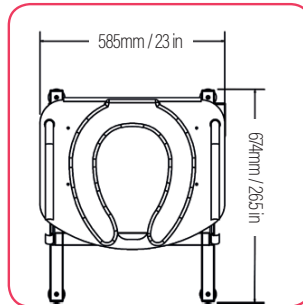

Lift Seat Vertica Plus
(SWL 32ST/205KGS)

**VERTICAL UP AND DOWN
MOVEMENT**

Dimensions

Lift Seat
Home

Lift Seat
Home Plus

Lift Seat
Vertica

The maximum height of all our products are fully adjustable with our levelling feet