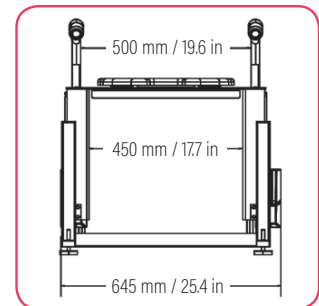

Lift Seat Vertica Plus
(SWL 32ST/205KGS)

**VERTICAL UP AND DOWN
MOVEMENT**

Dimensions

Lift Seat
Home

Lift Seat
Home Plus

Lift Seat
Vertica

The maximum height of all our products are fully adjustable with our levelling feet