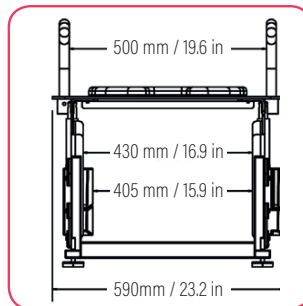

Lift Seat Vertica Plus
(SWL 32ST/205KGS)

**VERTICAL UP AND DOWN
MOVEMENT**

Dimensions

Lift Seat
Home

Lift Seat
Home Plus

Lift Seat
Vertica

The maximum height of all our products are fully adjustable with our levelling feet