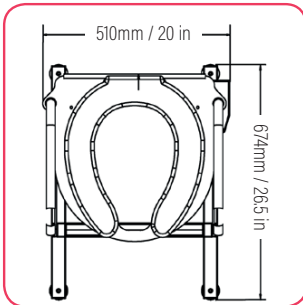

The Lift Seat Range of Powered Toilet Lifts

Lift Seat Home

Lift Seat Home
(SWL 23ST/145KGS)

Lift Seat Home Plus
(SWL 32ST/205KGS)

**NATURAL SIT-TO-STAND
MOVEMENT**

Lift Seat Vertica

Lift Seat Vertica
(SWL 23ST/145KGS)

Lift Seat Vertica Plus
(SWL 32ST/205KGS)

**VERTICAL UP AND DOWN
MOVEMENT**

Dimensions

Lift Seat
Home

Lift Seat
Home Plus

Lift Seat
Vertica

The maximum height of all our products are fully adjustable with our levelling feet