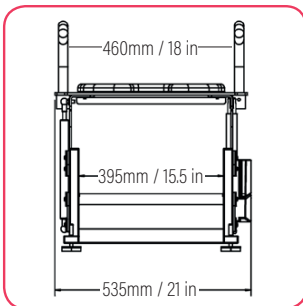

Lift Seat Vertica Plus
(SWL 32ST/205KGS)

**VERTICAL UP AND DOWN
MOVEMENT**

Dimensions

Lift Seat
Home

Lift Seat
Home Plus

Lift Seat
Vertica

The maximum height of all our products are fully adjustable with our levelling feet