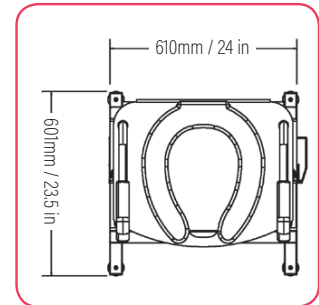

Lift Seat Vertica Plus
(SWL 32ST/205KGS)

**VERTICAL UP AND DOWN
MOVEMENT**

Dimensions

Lift Seat
Home

Lift Seat
Home Plus

Lift Seat
Vertica

The maximum height of all our products are fully adjustable with our levelling feet